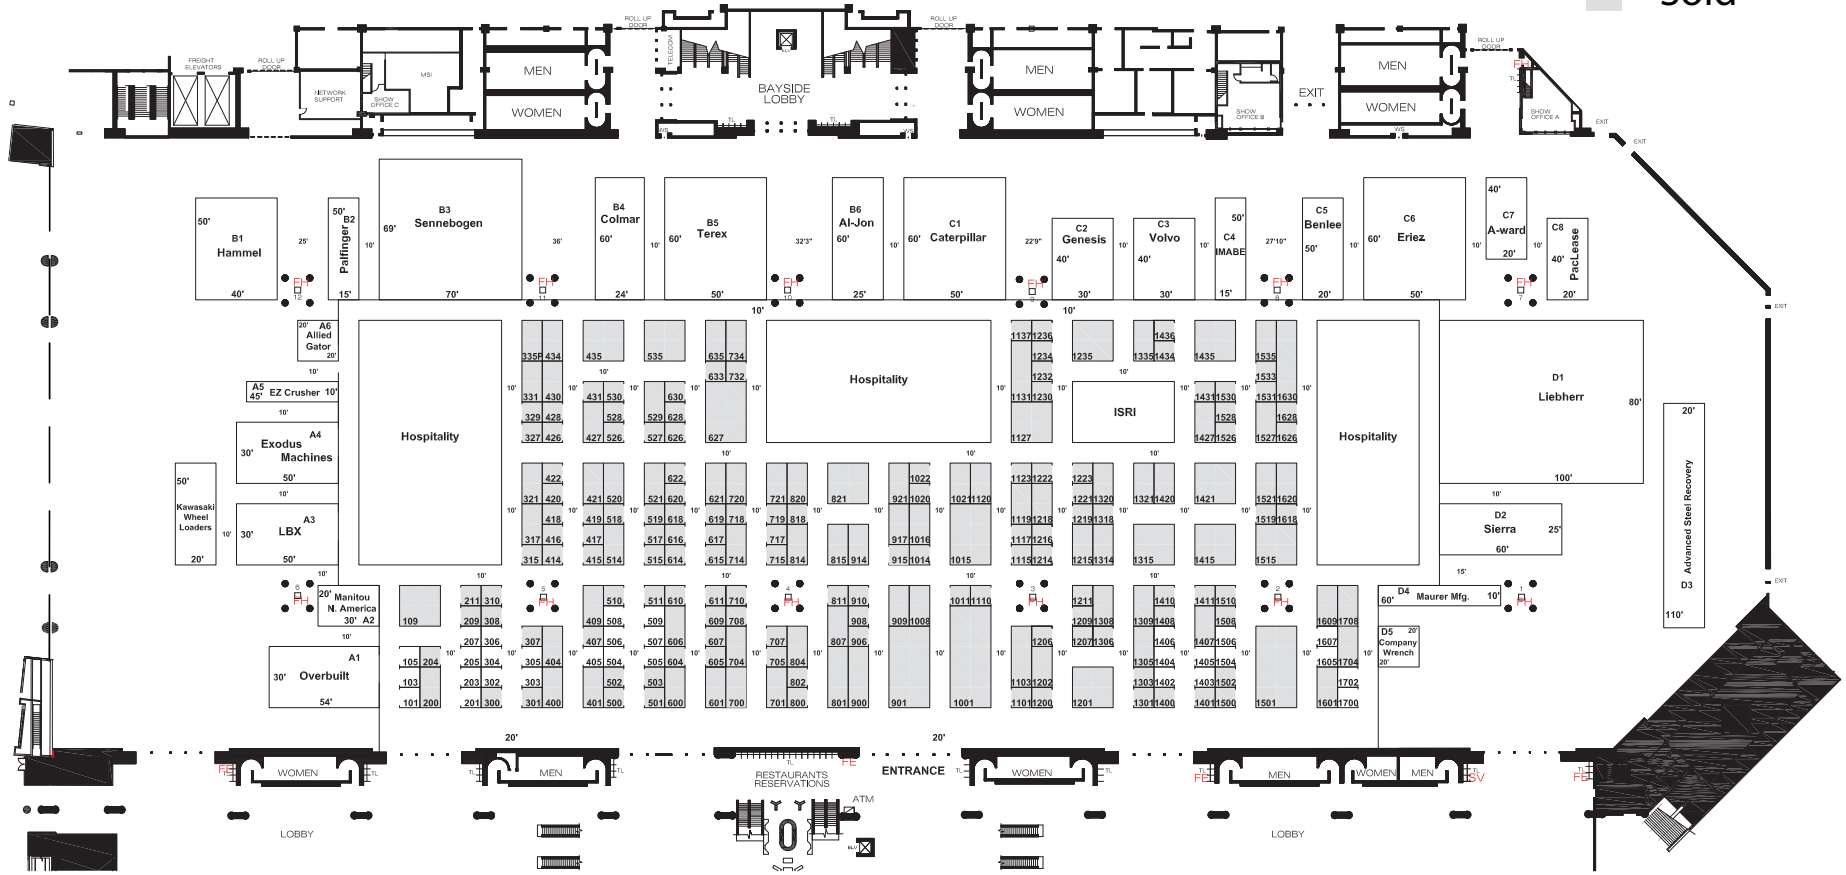

## San Diego Convention Center, Halls A - C

■ - Sold

**Brede** EXPOSITION SERVICES

2501 East Magnolia Street • Phoenix, AZ 85034-6918  
 (602) 275-5900 • Fax (602) 275-5959